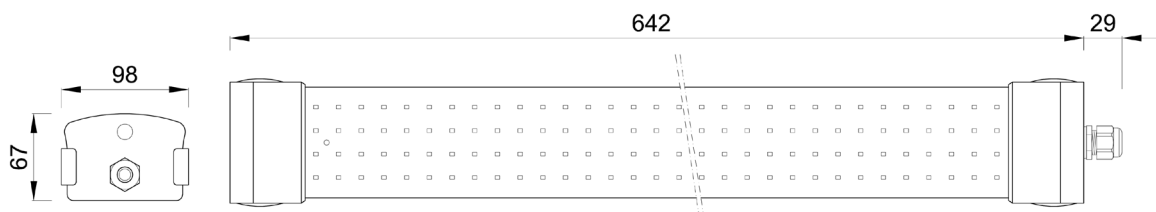

Arena Luci s.r.l. si riserva la facoltà di modificare le caratteristiche dei prodotti senza obbligo di preavviso
Arena Luci s.r.l. reserve the right to change products specifications at anytime without prior notice