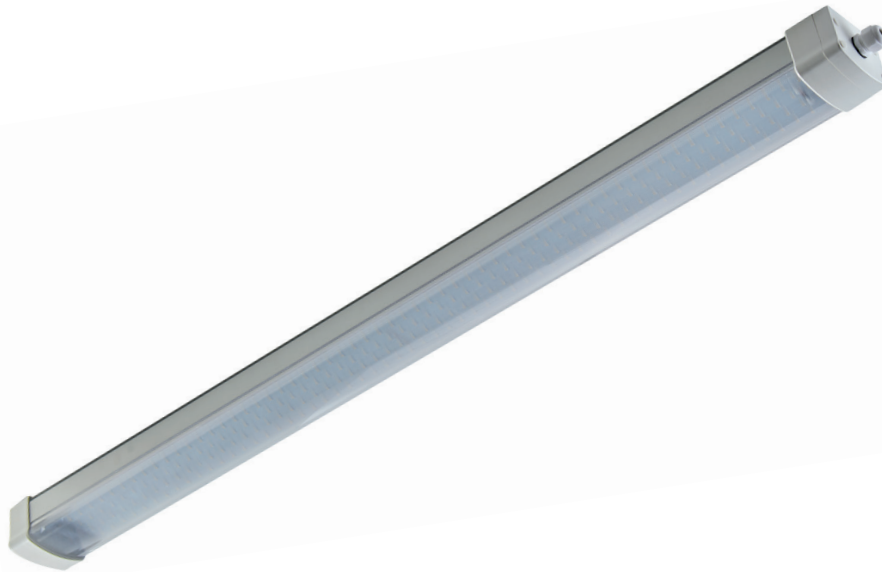

ALU-PLUS 0631 Aluminum IP66 fixture

IP66

CE, RoHS

-  IP66
-  200 - 240Vac
-  30W
-  3000 lm
-  SMD LED
-  Fast connection system
-  Grey/White
-  Aluminum / PC
-  -20°C...+45°C
-  50000 hr (L70B50)

CRI
≥ 80

LED
120 lm/W

 Photobiological
 Safety Group
 "0"

 120°

ALU-PLUS 0631

ALU-PLUS is a series of waterproof light with integrated LEDs and optics diffuser 120°. Suitable for many applications: home and industrial applications, car parks and underground public areas. The IP66 rating makes it suitable for both indoor and outdoor applications. Extruded aluminum and polycarbonate body with anti-glare diffuser, vandal and flame retardant. Strong structure thanks to the reinforced frame. Stripped diffuser for uniform light distribution. The smooth surface facilitates cleaning process, important for constant light efficiency. Equipped with fast connections system with 2P + T, both for input and output.