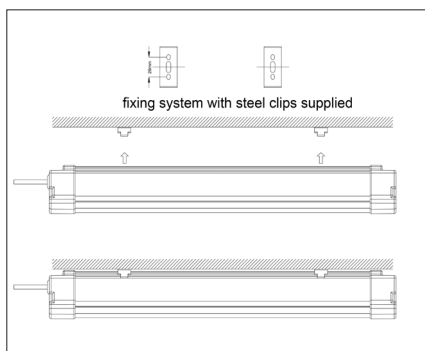

Arena Luci s.r.l. si riserva la facoltà di modificare le caratteristiche dei prodotti senza obbligo di preavviso
Arena Luci s.r.l. reserve the right to change products specifications at anytime without prior notice