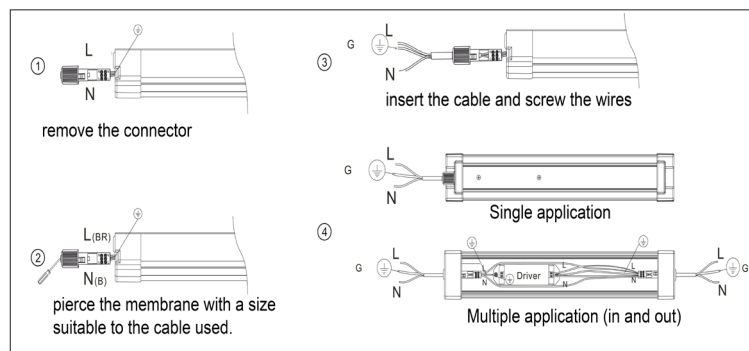

Arena Luci s.r.l. si riserva la facoltà di modificare le caratteristiche dei prodotti senza obbligo di preavviso
Arena Luci s.r.l. reserve the right to change products specifications at anytime without prior notice