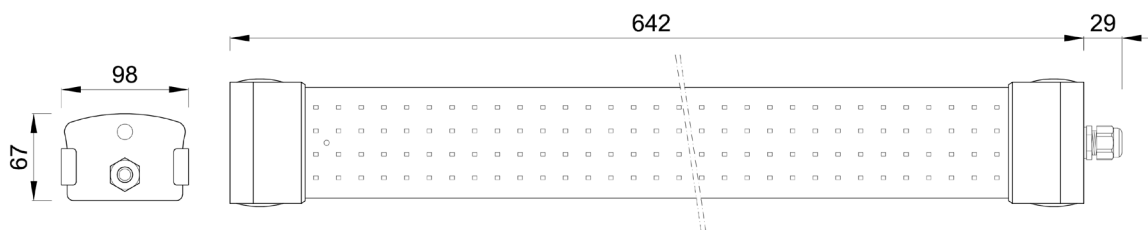

Arena Luci s.r.l. si riserva la facoltà di modificare le caratteristiche dei prodotti senza obbligo di preavviso
Arena Luci s.r.l. reserve the right to change products specifications at anytime without prior notice