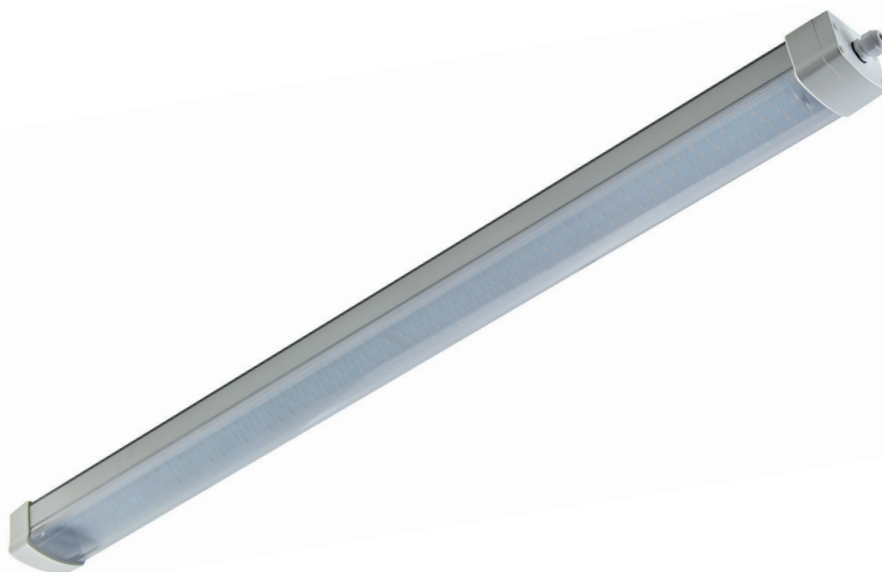

IP66

CE, RoHS

- IP66
- 200 - 240Vac
- 20W
- 2000 lm
- SMD LED
- Fast connection system
- Grey/White
- Aluminum / PC
- 20°C...+45°C
- 50000 hr (L70B50)

CRI ≥ 80

LED
120 lm/W

Photobiological
Safety Group
"0"

120°

ALU-PLUS 0621

ALU-PLUS is a series of waterproof light with integrated LEDs and optics diffuser 120°. Suitable for many applications: home and industrial applications, car parks and underground public areas. The IP66 rating makes it suitable for both indoor and outdoor applications. Extruded aluminum and polycarbonate body with anti-glare diffuser, vandal and flame retardant. Strong structure thanks to the reinforced frame. Stripped diffuser for uniform light distribution. The smooth surface facilitates cleaning process, important for constant light efficiency. Equipped with fast connections system with 2P + T, both for input and output.