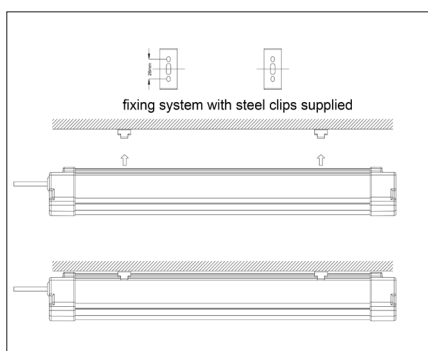

Arena Luci s.r.l. si riserva la facoltà di modificare le caratteristiche dei prodotti senza obbligo di preavviso
Arena Luci s.r.l. reserve the right to change products specifications at anytime without prior notice