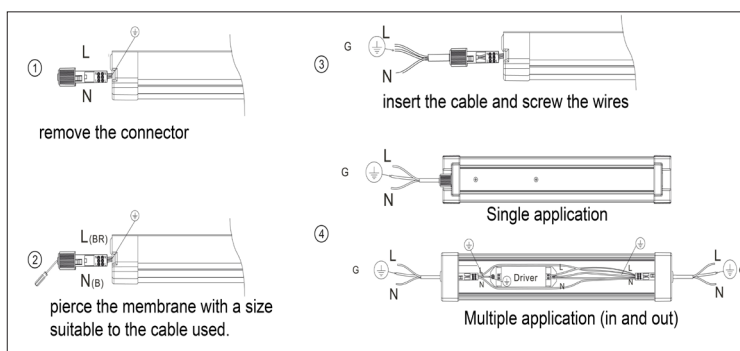

Arena Luci s.r.l. si riserva la facoltà di modificare le caratteristiche dei prodotti senza obbligo di preavviso
Arena Luci s.r.l. reserve the right to change products specifications at anytime without prior notice