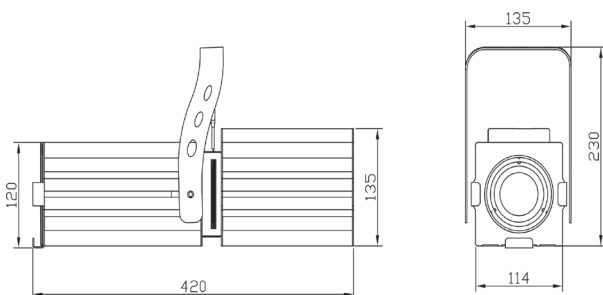

LED

BARIO Profile LED

50W

DMX Version:

cod. PRF-0501935D-WW	3000 K
cod. PRF-0501935D-NW	4000 K
cod. PRF-0501935D-W	5700 K

FEATURES:

- 230 V ac 50Hz, 50W
- 50W interchangeable LED Module
- Color temperature 3000 K, 4000 K and 5700 K
- DMX 512 control
- 1 DMX Channel
- Adjustable zoom from 19° to 35°
- Manual zoom
- Linear dimmer 0-100%
- DMX dimmer
- Digital display
- Control connections, Neutrik XLR 5P In&Out
- Power connections, cables
- Heatsink with low noise fan, max 8 dB
- Profile system with 4 steel shutter blades included
- Filter frame included
- Gobo holder optional (AC050)
- Iris diaphragm optional (AC837)
- Aluminium and steel plate body. Scratch resistant black epoxy powder paint
- IP20
- Insulation class I
- Suitable to be fitted on normally inflammable surfaces

Bario 50 DMX LED, is a mini profile zoom spotlight incorporating a 50W LED source, available in 3 different colour temperatures, 3000K, 4000K and 5700K, dimmable by standard DMX signal.

The Bario's excellent optical performance and beam control is the result of Arena Luci's well proven high quality double condenser lens zoom optical system. Suitable for commercial applications, Museums, architectural, theatres and TV studios.

Focus adjustment slide controls for diameter, perfect focus or softness beam outline. Profile system with 4 steel shutter blades included. Optional iris and gobo holder.

Housing in extruded aluminium and steel plate body. Scratch resistant epoxy powder paint.

	0	2,5m	5m	7,5m	10m	15m	20m
LUX 19°	3400	850	378	213	95	54	
LUX 35°	2360	590	262	148	66	38	
Ø	1,58m	3,1m	4,73m	6,31m	9,46m	12,61m	
Ø	0,84m	1,67m	2,51m	3,35m	5,02m	6,70m	

Arena Luci s.r.l. si riserva la facoltà di modificare le caratteristiche dei prodotti senza obbligo di preavviso
 Arena Luci s.r.l. reserve the right to change products specifications at anytime without prior notice