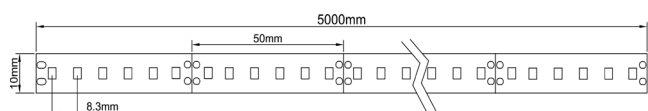

Arena Luci s.r.l. si riserva la facoltà di modificare le caratteristiche dei prodotti senza obbligo di preavviso
Arena Luci s.r.l. reserve the right to change products specifications at anytime without prior notice