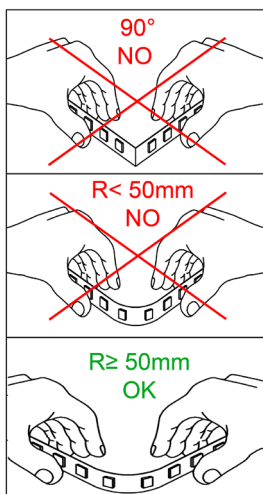

Arena Luci s.r.l. si riserva la facoltà di modificare le caratteristiche dei prodotti senza obbligo di preavviso
Arena Luci s.r.l. reserve the right to change products specifications at anytime without prior notice