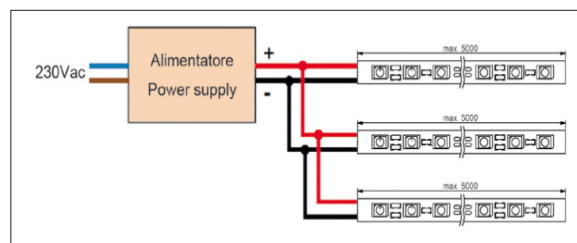

Arena Luci s.r.l. si riserva la facoltà di modificare le caratteristiche dei prodotti senza obbligo di preavviso
Arena Luci s.r.l. reserve the right to change products specifications at anytime without prior notice