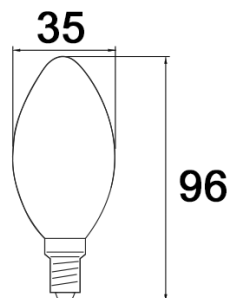

LAMPADA LED HALO 4 ED LAMP HALO 4

IP40

CE, RoHS

-  IP40
-  220 ÷ 240Vac
-  4W
-  LED
-  E14
-  Silver
Silver
-  Alluminio
Aluminium
-  -10°C
+30°C
-  36000 ore (L80B20)

CRI ≥ 80
LED 140 lm/W
A++ A+ A
 GRUPPO 0 RISCHIO FOTOBIOLOGICO
 360°

cod. LL2043-WW (440 lm)
Temp. Col. 2700K Bianco caldo / Warm white

Lampada modello oliva con vetro trasparente e LED a filamento che ricorda le lampade ad incandescenza tradizionali. Attacco Edison E14, diametro 35mm.

Lamp olive model with transparent glass and LED filament reminiscent of traditional incandescent lamps. Diameter 35 mm E14socket.

Code	C.C.T.	Input	Watt	PFC	Lumen	CRI	LED Chip	Beam angle	Material	Glass	IP Rate
LL2043-WW	2700 K	230Vac	4W	95	440 lm	Ra>80	LED	360°	Aluminium	Clear	40