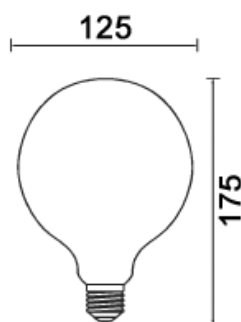

LAMPADA LED HALO 13 LED LAMP HALO 13

IP40

CE, RoHS

-  IP40
-  220 ÷ 240Vac
-  13W
-  LED
- 
-  E27
-  Silver
Silver
-  Alluminio
Aluminium
-  -10°C
+30°C
-  36000 ore (L80B20)

CRI
≥ 80

LED
140 lm/W

A⁺⁺
A⁺
A

GRUPPO 0
RISCHIO
FOTOBIOLOGICO

360°

cod. LL2040-WW (1521 lm)
Temp. Col. 2700K Bianco caldo / Warm white

Lampada Globo con vetro trasparente e LED a filamento che ricorda le lampade ad incandescenza tradizionali. Attacco Edison E27, diametro 127mm.

Globe lamp with transparent glass and LED filament reminiscent of traditional incandescent lamps. Diameter 127 mm E27 socket.

Code	C.C.T.	Input	Watt	PFC	Lumen	CRI	LED Chip	Beam angle	material	Glass	IP Rate
LL2040-WW	2700 K	230Vac	13W	95	1521 lm	Ra>80	LED	360°	Aluminium	Clear	40