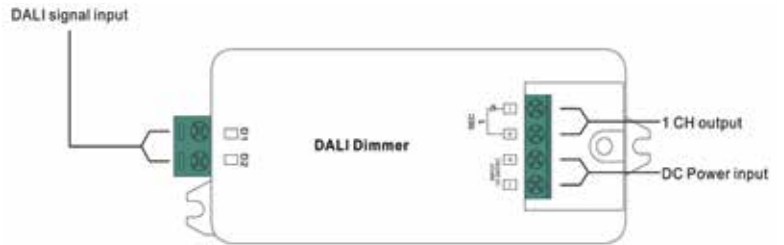

DALI INTERFACE 1 X 8A

IP20
CE, RoHS

protected terminal block

White

PC

MASTER DIMMER cod. LC2303S

cod. LC2303S (Costant Voltage)

Input: 12÷36Vdc.
Output: 12÷36Vdc
1 channel x **8A**, costant voltage.
Maximum power at 12V, 96W (8A)
Maximum power at 24V, 192W (8A)
Maximum power at 36V, 288W (8A)

SLAVE DIMMER cod. LC3003S

LED line amplifier for LC2303S

Input 12÷24Vdc
Output 12÷24Vdc
Maximum power at 12V, 96W (8A)
Maximum power at 24V, 192W (8A)
Maximum power at 36V, 288W (8A)

Arena Luci s.r.l. si riserva la facoltà di modificare le caratteristiche dei prodotti senza obbligo di preavviso
Arena Luci s.r.l. reserve the right to change products specifications at anytime without prior notice