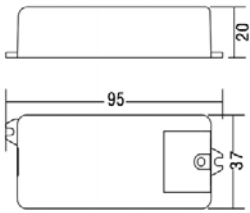

DALI INTERFACE 1 X 8A

IP20
CE, RoHS

protected terminal block

White

PC

MASTER DIMMER cod. LC2303S

cod. LC2303S (Costant Voltage)

Input: 12÷36Vdc.
Output: 12÷36Vdc
1 channel x **8A**, costant voltage.
Maximum power at 12V, 96W (8A)
Maximum power at 24V, 192W (8A)
Maximum power at 36V, 288W (8A)

SLAVE DIMMER cod. LC3003S

LED line amplifier for LC2303S

Input 12÷24Vdc
Output 12÷24Vdc
Maximum power at 12V, 96W (8A)
Maximum power at 24V, 192W (8A)
Maximum power at 36V, 288W (8A)

Arena Luci s.r.l. si riserva la facoltà di modificare le caratteristiche dei prodotti senza obbligo di preavviso
Arena Luci s.r.l. reserve the right to change products specifications at anytime without prior notice