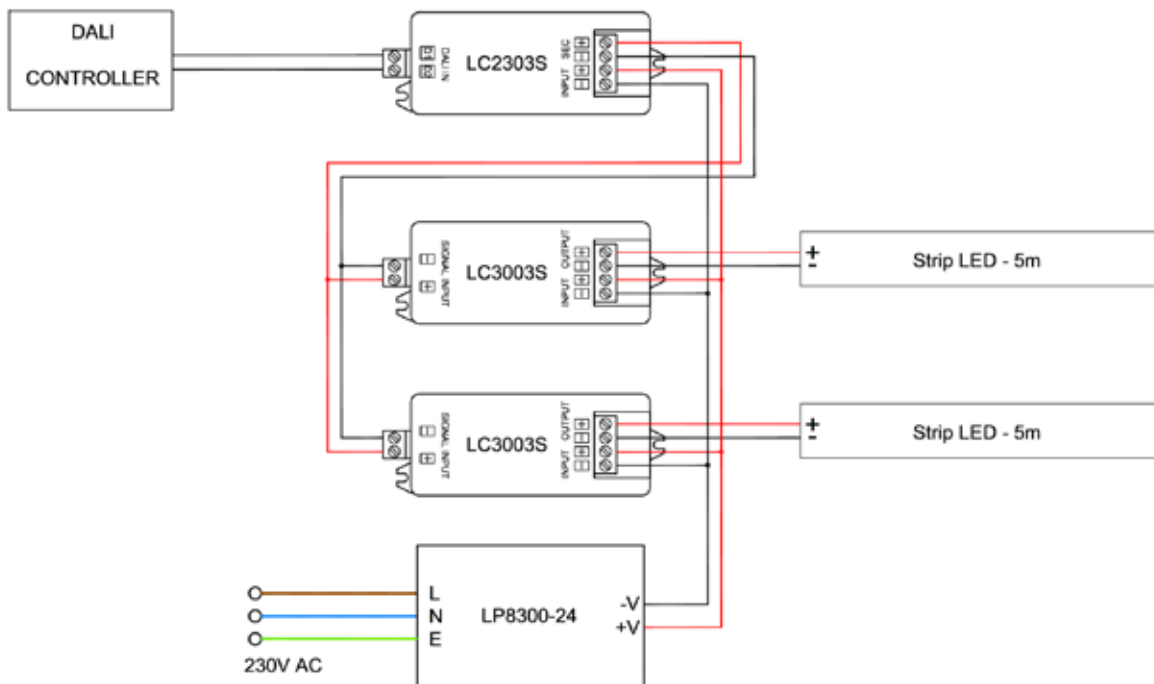

DALI INTERFACE 1 X 8A

IP20
CE, RoHS

protected terminal block

White

PC

MASTER DIMMER cod. LC2303S

cod. LC2303S (Costant Voltage)

Input: 12÷36Vdc.
Output: 12÷36Vdc
1 channel x **8A**, costant voltage.
Maximum power at 12V, 96W (8A)
Maximum power at 24V, 192W (8A)
Maximum power at 36V, 288W (8A)

SLAVE DIMMER cod. LC3003S

LED line amplifier for LC2303S

Input 12÷24Vdc
Output 12÷24Vdc
Maximum power at 12V, 96W (8A)
Maximum power at 24V, 192W (8A)
Maximum power at 36V, 288W (8A)

Arena Luci s.r.l. si riserva la facoltà di modificare le caratteristiche dei prodotti senza obbligo di preavviso
Arena Luci s.r.l. reserve the right to change products specifications at anytime without prior notice