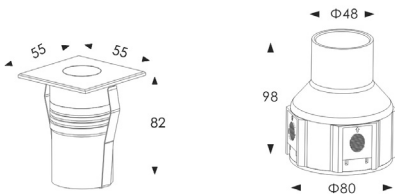

SQUARE INGROUND LED

- IP67
- 24Vdc
- 3,5W single color
4W full colour RGB
- 1 Osram LED
-
-
- Cable
- Ø44mm
- Satin
- ST 316+Aluminium
- 1330Kg x Ø10mm
- 10°C
+45°C
- 270 g + 76 g box
- 36000 ore (L90B20)

CONNESSIONE: RGB
RGB CONNECT

IP67
CE, RoHS

- CRI**
≥ 80
- LED**
140 lm/W
- Dim.
- Questo dispositivo è munito di lampade a LED integrate
- A++ } L
A+ } E
A } D
- 30°

- cod. ING8003-WW (335 lm)
Temp. Col. 3200K Warm White
- cod. ING8003-W (352 lm)
Temp. Col. 5500K Cool White
- cod. ING8003-RGB (130 lm)
Col. Full Color

Carriageable recessed LED light with asymmetrical or symmetrical optical system. The product can be used for indoor or outdoor installations. Thanks to the stainless steel springs the fixture can be installed directly in ceilings and walls. The fixture is equipped with recessed box. Dimmable with DMX interface but partially and with discrete levels only.

Code	Color Temperature	Input Volt	Watt	Luminous Efficiency	CRI	LED Chip	Beam Angle	Body Material	Front Material	Insulation Class	IP Rate	IK Rate
ING8003-WW	3200 K	24Vdc	3,5W	130 lm/W	Ra>80	LED	30°	Aluminium	ST 316	II	67	09
ING8003-W	5500 K	24Vdc	3,5W	140 lm/W	Ra>80	LED	30°	Aluminium	ST 316	II	67	09
ING8003-RGB	RGB	24Vdc	4W	//	//	LED	30°	Aluminium	ST 316	II	67	09