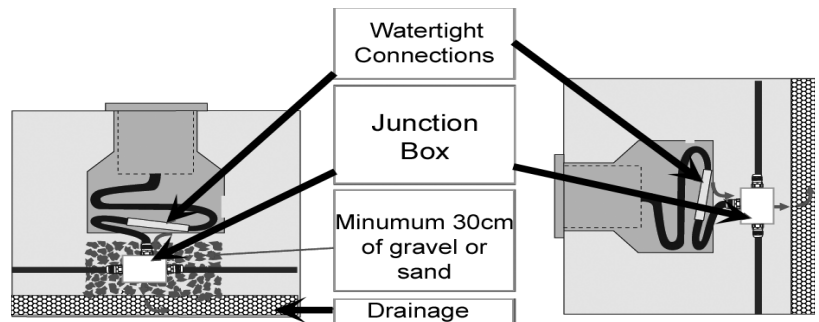

- **CRI**
  ≥ 80
- **LED**
  140 lm/W
- Dim.
- Questo dispositivo è munito di lampade a LED integrate
- A++ } L
  A+ } E
  A } D
- 30°

- cod. ING8003-WW (335 lm)
  Temp. Col. 3200K Warm White
- cod. ING8003-W (352 lm)
  Temp. Col. 5500K Cool White
- cod. ING8003-RGB (130 lm)
  Col. Full Color

Carriageable recessed LED light with asymmetrical or symmetrical optical system. The product can be used for indoor or outdoor installations. Thanks to the stainless steel springs the fixture can be installed directly in ceilings and walls. The fixture is equipped with recessed box. Dimmable with DMX interface but partially and with discrete levels only.

Code	Color Temperature	Input Volt	Watt	Luminous Efficiency	CRI	LED Chip	Beam Angle	Body Material	Front Material	Insulation Class	IP Rate	IK Rate
ING8003-WW	3200 K	24Vdc	3,5W	130 lm/W	Ra>80	LED	30°	Aluminium	ST 316	II	67	09
ING8003-W	5500 K	24Vdc	3,5W	140 lm/W	Ra>80	LED	30°	Aluminium	ST 316	II	67	09
ING8003-RGB	RGB	24Vdc	4W	//	//	LED	30°	Aluminium	ST 316	II	67	09