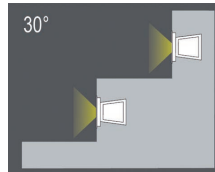

SQUARE INGROUND LED

- IP67
- 24Vdc
- 3,5W single color
4W full colour RGB
- 1 Osram LED
-
-
- Cable
- Ø44mm
- Satin
- ST 316+Aluminium
- 1330Kg x Ø10mm
- 10°C
+45°C
- 270 g + 76 g box
- 36000 ore (L90B20)

CONNESSIONE: RGB
RGB CONNECT

IP67
CE, RoHS

- CRI**
≥ 80
- LED**
140 lm/W
- Dim.
- Questo dispositivo è munito di lampade a LED integrate
- A++ } L
A+ } E
A } D
- 30°

- cod. ING8003-WW (335 lm)
Temp. Col. 3200K Warm White
- cod. ING8003-W (352 lm)
Temp. Col. 5500K Cool White
- cod. ING8003-RGB (130 lm)
Col. Full Color

Carriageable recessed LED light with asymmetrical or symmetrical optical system. The product can be used for indoor or outdoor installations. Thanks to the stainless steel springs the fixture can be installed directly in ceilings and walls. The fixture is equipped with recessed box. Dimmable with DMX interface but partially and with discrete levels only.

Code	Color Temperature	Input Volt	Watt	Luminous Efficiency	CRI	LED Chip	Beam Angle	Body Material	Front Material	Insulation Class	IP Rate	IK Rate
ING8003-WW	3200 K	24Vdc	3,5W	130 lm/W	Ra>80	LED	30°	Aluminium	ST 316	II	67	09
ING8003-W	5500 K	24Vdc	3,5W	140 lm/W	Ra>80	LED	30°	Aluminium	ST 316	II	67	09
ING8003-RGB	RGB	24Vdc	4W	//	//	LED	30°	Aluminium	ST 316	II	67	09