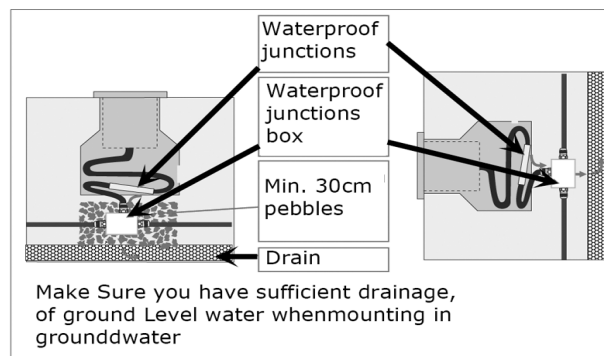

Arena Luci s.r.l. si riserva la facoltà di modificare le caratteristiche dei prodotti senza obbligo di preavviso
Arena Luci s.r.l. reserve the right to change products specifications at anytime without prior notice