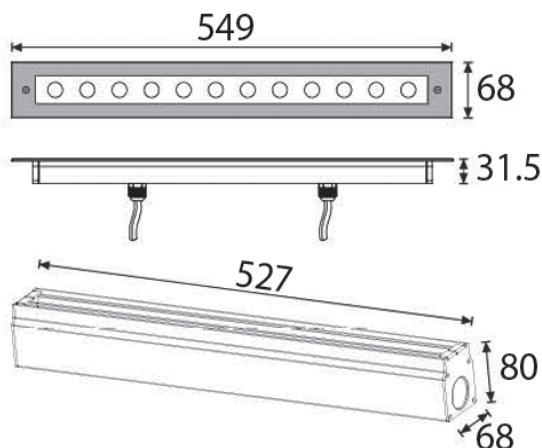

Arena Luci s.r.l. si riserva la facoltà di modificare le caratteristiche dei prodotti senza obbligo di preavviso
Arena Luci s.r.l. reserve the right to change products specifications at anytime without prior notice