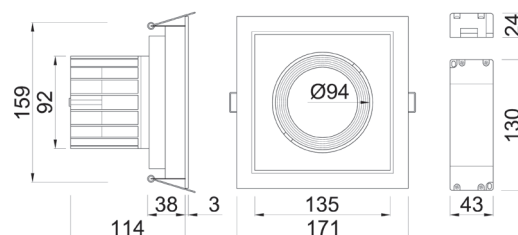

Accessories

cod. KBATT1236
3h Emergency Kit

cod. LP125421
Dim. driver 1-10V / PUSH

cod. CO101-D1
DALI LUX sensor &
Push Dimmer