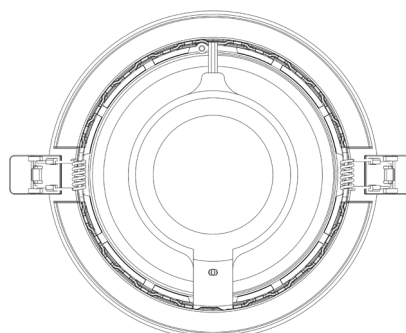

UGR ≤20
CRI ≥ 95
 Photobiological Safety GR "0"
LED 110 lm/W
Dim.
Questo dispositivo è munito di lampade a LED integrate
A++ A+ A
} LED
 100°

This luminaire is fitted with an anti-glare optics and an intense but comfortable luminous flux. Its high color rendering index (CRI 95) along with its elegant, thin and light and tough structure, makes it suitable for many applications such as shops, malls, offices, clinics and homes.

## Accessories

cod. KBATT1236  
Emergency Kit 3h

cod. LP125421  
Dim. driver 1-10V / Push

cod. CO101-D1  
DALI LUX sensor &  
Push Dimmer

Arena Luci s.r.l. si riserva la facoltà di modificare le caratteristiche dei prodotti senza obbligo di preavviso  
 Arena Luci s.r.l. reserve the right to change products specifications at anytime without prior notice