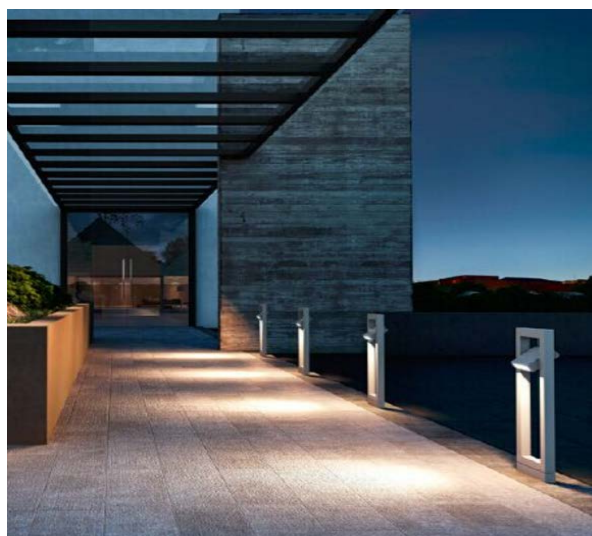

-  IP65
-  200-240Vac
-  20W
-  Cree LED
-  
-  Cable gland
-  Dark Grey
-  Aluminium
-  -20°C
+45°C
-  50000 hr (L70B20)

CRI ≥ 80
LED 140 lm/W
 Questo dispositivo è munito di lampade a LED integrate
 }  }  } LED
 35°

Floor outdoor LED luminaire fitted with aluminum body, adjustable head and downwards light output. This makes it the ideal unit to light up gardens and walkways.

Code	Input Volt	Watt	Luminous Flux	CRI	LED Chip	Adj. Beam Angle	Body Material	Insulation Class	IP	IK
ARP0020-W	220-240Vac	20W	1300 lm	Ra>80	LED	35°	Aluminium	I	65	08
ARP0020-WW	220-240Vac	20W	1120 lm	Ra>80	LED	35°	Aluminium	I	65	08