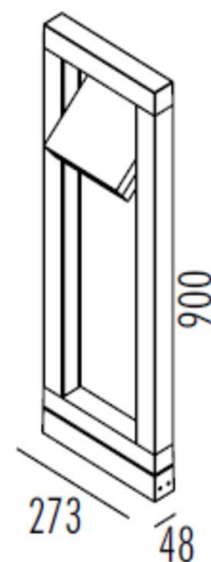

-  IP65
-  200-240Vac
-  20W
-  Cree LED
-  
-  Cable gland
-  Dark Grey
-  Aluminium
-  -20°C
+45°C
-  50000 hr (L70B20)

CRI ≥ 80
LED 140 lm/W
 Questo dispositivo è munito di lampade a LED integrate
 }  }  } LED
 35°

Floor outdoor LED luminaire fitted with aluminum body, adjustable head and downwards light output. This makes it the ideal unit to light up gardens and walkways.

Code	Input Volt	Watt	Luminous Flux	CRI	LED Chip	Adj. Beam Angle	Body Material	Insulation Class	IP	IK
ARP0020-W	220-240Vac	20W	1300 lm	Ra>80	LED	35°	Aluminium	I	65	08
ARP0020-WW	220-240Vac	20W	1120 lm	Ra>80	LED	35°	Aluminium	I	65	08