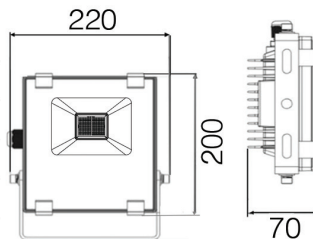

ATIK 30

Atik 30 is a floodlight with SMD LED technology, able to grant excellent luminous efficiency and high CRI. Equipped with 99,8% aluminium reflector with high-reflection treatment and cut-off optical system. The heat sink is composed by inner copper heat-pipes that accelerate the LED module cooling process. This can grant high-brightness, long duration and makes this device perfect for any kind of application. The installation is really easy thanks to its adjustable stainless bracket. The clear front-glass, the incorporated gasket kit and the anti-fog system allow this product to be used both for indoor and outdoor installations. Suitable for the illumination of gardens, parks, statues, bushes, trees, facades, monuments and also cycling lanes and paths.