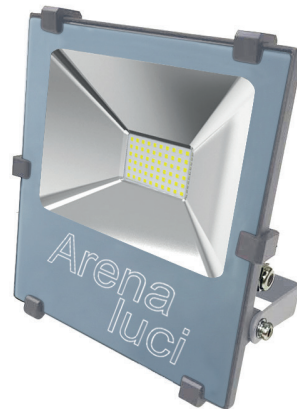

IP65

CE, RoHS

-  IP65
-  100-240Vac 50/60Hz
-  30W
-  Cree LED
-  3058 lm (4000 K)
3000 lm (3000 K)
-  A++
-  A+
-  A
-  100°
-  Cable 90cm
-  Grey
-  Aluminium, Tempered glass
-  -20°C
+45°C
-  1.5 Kg
-  50000 h (L80B20)

CRI ≥ 85
LED 120 lm/W
 Photobiological Safety Gr"0"
 Questo dispositivo è munito di lampade a LED integrate <div style="display: flex; align-items: center; justify-content: center;"> <div style="margin-right: 10px;"> A++ A+ A </div> <div style="font-size: 24px; font-weight: bold;">} LED</div> </div>
 100°

ATIK 30

Atik 30 is a floodlight with SMD LED technology, able to grant excellent luminous efficiency and high CRI. Equipped with 99,8% aluminium reflector with high-reflection treatment and cut-off optical system. The heat sink is composed by inner copper heat-pipes that accelerate the LED module cooling process. This can grant high-brightness, long duration and makes this device perfect for any kind of application. The installation is really easy thanks to its adjustable stainless bracket. The clear front-glass, the incorporated gasket kit and the anti-fog system allow this product to be used both for indoor and outdoor installations. Suitable for the illumination of gardens, parks, statues, bushes, trees, facades, monuments and also cycling lanes and paths.

ATIK 30
cod. AR7030-WW
 Temp. Col. 3000 K
Warm white

ATIK 30
cod. AR7030-NW
 Temp. Col. 4000 K
Natural white

Code	Input Voltage	Color temperature	Watt	PFC	Lumen	CRI	LED Chip	Beam aperture	Material body	Material front	Insulation class	IP	IK
AR7030-WW	100-240Vac	3000 K	30W	95	3000 lm	Ra>85	Cree	100°	Aluminium	Temp. glass	I	IP65	07
AR7030-NW	100-240Vac	4000 K	30W	95	3058 lm	Ra>85	Cree	100°	Aluminium	Temp. glass	I	IP65	07