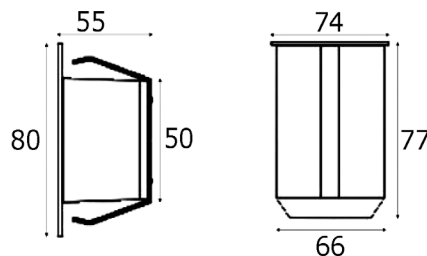

- IP65
- 230Vac
- 3,5W
- Osram LED
- A**
- Cavo Cable
- Ø50mm
- Silver
- Aluminium
- 15° asim.
- 10°C
+45°C
- 36000 hr (L90B20)

CRI ≥ 80
LED 100 lm/W
Questo dispositivo è munito di lampade a LED integrate

Compact LED fixture with asymmetric beam used as marking steps or leader illumination. WAL0016 can be installed directly in plaster walls or false-ceiling thanks to two steel clamps integrated or through the included recessed box.

Cod.	Col. tempt	Input Volt	Watt	CRI	LED Chip	Beam Angle	Body Material	Lens	Insulation Class	IP Rating	IK Rating
WAL0016-W	6000K	230Vac	3.5W	Ra>80	LED	as. 15°	Aluminium	PC	I	65	08
WAL0016-WW	3000K	230Vac	3.5W	Ra>80	LED	as. 15°	Aluminium	PC	I	65	08