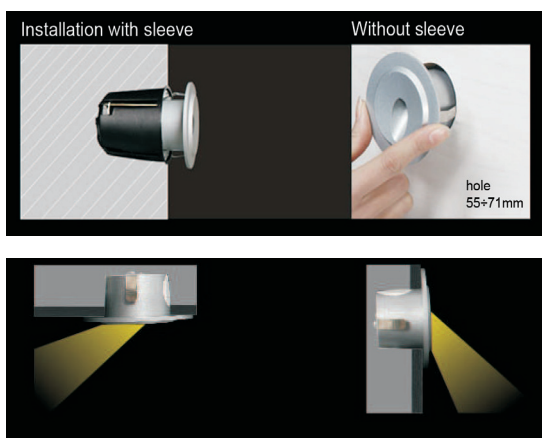

Arena Luci s.r.l. si riserva la facoltà di modificare le caratteristiche dei prodotti senza obbligo di preavviso
Arena Luci s.r.l. reserve the right to change products specifications at anytime without prior notice