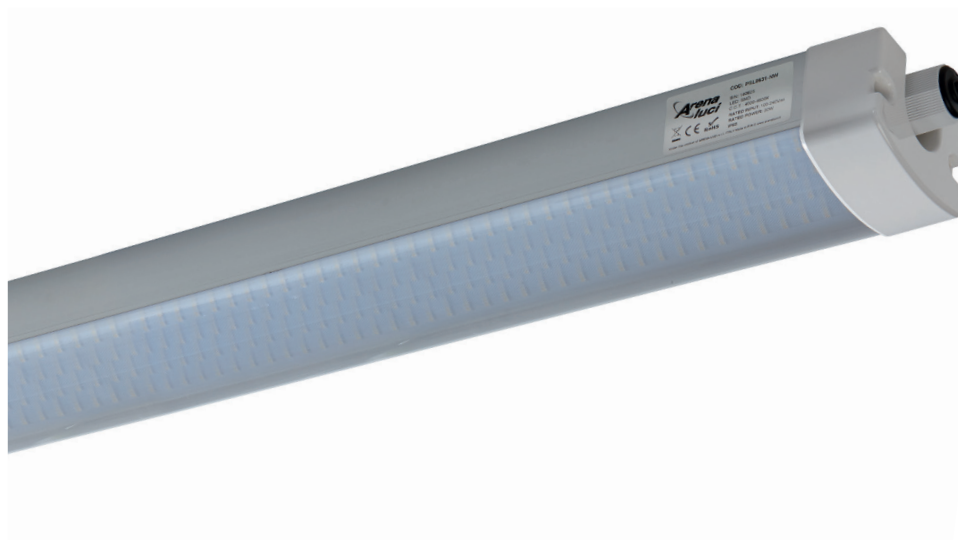

-  IP65
-  90 + 265Vac
-  40W
-  SMD LED
-  A^{++}
-  A^{+}
-  A
-  Fast connection system
-  Grey / White
-  Aluminium, PC
-  $-20^{\circ}C$
 $+45^{\circ}C$
-  50000 h (L80B20)

CRI ≥ 80

LED
120 lm/W

Questo dispositivo è munito di lampade a LED integrate

A^{++}
 A^{+}
 A

LED

140°

ALU-Plus 1241

ALU-PLUS 1241 is a waterproof light with integrated LEDs and optics diffuser 140°. Suitable for many applications: home and industrial applications, car parks and underground public areas. The IP65 rating makes it suitable for both indoor and outdoor applications. Extruded aluminium and polycarbonate body with anti-glare diffuser, vandal and flame retardant. Strong structure thanks to the reinforced frame. Stripped diffuser for uniform light distribution. The smooth surface facilitates cleaning process, important for constant light efficiency. The power supply can be from 90Vac to 265Vac, this also help to keep constant light distribution even during voltage fluctuations. Equipped with fast connections system with 2P + T, both for input and output. ALU-PLUS 1241 is also available on request with integrated Emergency Kit with two hours time operation.

Code	Input Volt	Watt	PFC	Luminous yeld	Luminous flux	CRI min.	LED Chip	Beam aperture	Material body	Material Diffuser	Insulating class	Protection IP	IK rate	weight Kg
PSLB1241-NW	90+265Vac	40W	95	120 lm/W	3975 lm	Ra 80	SMD 2835	140°	Aluminium	PC Semi Opal	I	65	09	3,0