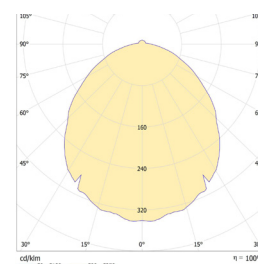

Semi opal optics

Arena Luci s.r.l. si riserva la facoltà di modificare le caratteristiche dei prodotti senza obbligo di preavviso
Arena Luci s.r.l. reserve the right to change products specifications at anytime without prior notice