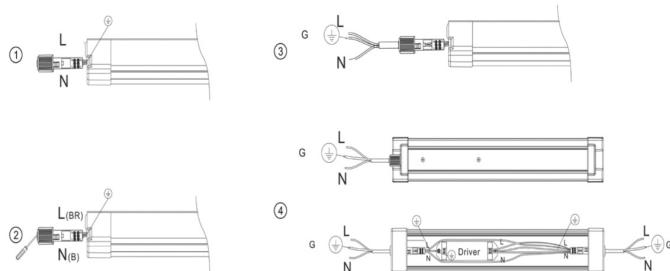

-  IP65
-  90 + 265Vac
-  40W
-  SMD LED
-  A^{++}
-  A^{+}
-  A
-  Fast connection system
-  Grey / White
-  Aluminium, PC
-  $-20^{\circ}C$
 $+45^{\circ}C$
-  50000 h (L80B20)

CRI ≥ 80

LED
120 lm/W

Questo dispositivo è munito di lampade a LED integrate

A^{++}
 A^{+}
 A

LED

140°

ALU-Plus 1241

ALU-PLUS 1241 is a waterproof light with integrated LEDs and optics diffuser 140°. Suitable for many applications: home and industrial applications, car parks and underground public areas. The IP65 rating makes it suitable for both indoor and outdoor applications. Extruded aluminium and polycarbonate body with anti-glare diffuser, vandal and flame retardant. Strong structure thanks to the reinforced frame. Stripped diffuser for uniform light distribution. The smooth surface facilitates cleaning process, important for constant light efficiency. The power supply can be from 90Vac to 265Vac, this also help to keep constant light distribution even during voltage fluctuations. Equipped with fast connections system with 2P + T, both for input and output. ALU-PLUS 1241 is also available on request with integrated Emergency Kit with two hours time operation.

Code	Input Volt	Watt	PFC	Luminous yeld	Luminous flux	CRI min.	LED Chip	Beam aperture	Material body	Material Diffuser	Insulating class	Protection IP	IK rate	weight Kg
PSLB1241-NW	90+265Vac	40W	95	120 lm/W	3975 lm	Ra 80	SMD 2835	140°	Aluminium	PC Semi Opal	I	65	09	3,0