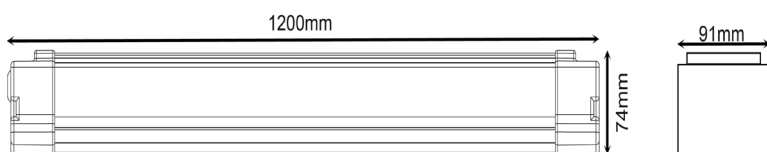

Arena Luci s.r.l. si riserva la facoltà di modificare le caratteristiche dei prodotti senza obbligo di preavviso
Arena Luci s.r.l. reserve the right to change products specifications at anytime without prior notice