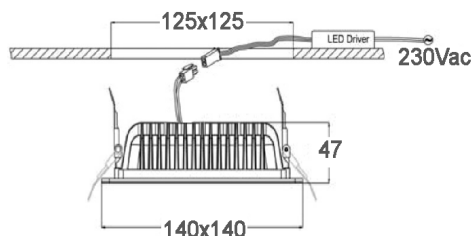

Arena Luci s.r.l. si riserva la facoltà di modificare le caratteristiche dei prodotti senza obbligo di preavviso
Arena Luci s.r.l. reserve the right to change products specifications at anytime without prior notice