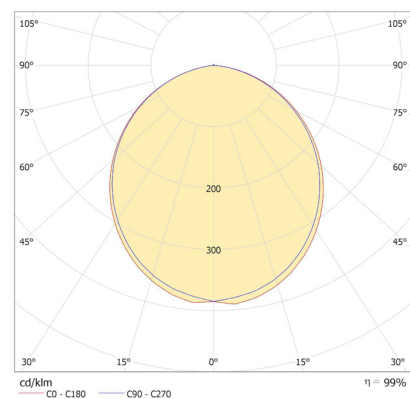

Andromeda LED 30W

IP54 Front
IP20 Rear
CE, RoHS

- V** 100-240Vac (driv. inc.)
- W** 30W
- 💡** LED
- lm** 90 lm/W 5500 K
- lm** 87 lm/W 4000 K
- lm** 80 lm/W 3000 K
- ▽**
- II**
- ▲** 100°
- 🔌** Screw terminal
- 🖋️** White
- 🏠** Aluminum / PC
- Ta** -25°C
+45°C

Col. Temp. 3000 K
Warm white
cod. DWL1230-WW

Col. Temp. 4000 K
Natural white
cod. DWL1230-NW

Col. Temp. 5500 K
Cool white
cod. DWL1230-W

Series of recessed LED technology square-shaped fixtures. On request it is also possible to change the fixture body colour. Ideal for any type of lighting such as offices, house, shops, public offices and clinics.

Code	Colour Temperature	Input Voltage	Power	Luminous Yield	LED Source	Beam Aperture	Socket	CRI	Material Body/Diff	Insulation Class	Protection IP	IK Rating	Ambient Temperature	Standard
DWL1230-WW	3000 K Warm White	100 - 240V ac	30W	80 lm/W	LED	100°	Screw terminal	Ra > 80	Aluminum PC	II	IP54 Front IP20 Rear	07	-25°C to +45°C	CE RoHS
DWL1230-NW	4000 K Natural White	100 - 240V ac	30W	87 lm/W	LED	100°	Screw terminal	Ra > 80	Aluminum PC	II	IP54 Front IP20 Rear	07	-25°C to +45°C	CE RoHS
DWL1230-W	5500 K Cool White	100 - 240V ac	30W	90 lm/W	LED	100°	Screw terminal	Ra > 80	Aluminum PC	II	IP54 Front IP20 Rear	07	-25°C to +45°C	CE RoHS