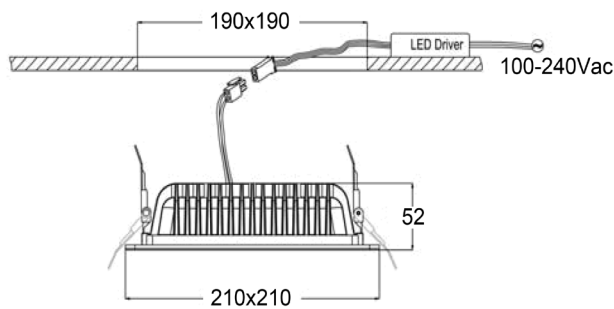

Andromeda LED 30W

IP54 Front
IP20 Rear
CE, RoHS

- V** 100-240Vac (driv. inc.)
- W** 30W
- 💡** LED
- lm** 90 lm/W 5500 K
- lm** 87 lm/W 4000 K
- lm** 80 lm/W 3000 K
- ▽**
- II**
- ▲** 100°
- 🔌** Screw terminal
- 🖋️** White
- 🏠** Aluminum / PC
- Ta** -25°C
+45°C

Col. Temp. 3000 K
Warm white
cod. DWL1230-WW

Col. Temp. 4000 K
Natural white
cod. DWL1230-NW

Col. Temp. 5500 K
Cool white
cod. DWL1230-W

Series of recessed LED technology square-shaped fixtures. On request it is also possible to change the fixture body colour. Ideal for any type of lighting such as offices, house, shops, public offices and clinics.

Code	Colour Temperature	Input Voltage	Power	Luminous Yield	LED Source	Beam Aperture	Socket	CRI	Material Body/Diff	Insulation Class	Protection IP	IK Rating	Ambient Temperature	Standard
DWL1230-WW	3000 K Warm White	100 - 240V ac	30W	80 lm/W	LED	100°	Screw terminal	Ra > 80	Aluminum PC	II	IP54 Front IP20 Rear	07	-25°C to +45°C	CE RoHS
DWL1230-NW	4000 K Natural White	100 - 240V ac	30W	87 lm/W	LED	100°	Screw terminal	Ra > 80	Aluminum PC	II	IP54 Front IP20 Rear	07	-25°C to +45°C	CE RoHS
DWL1230-W	5500 K Cool White	100 - 240V ac	30W	90 lm/W	LED	100°	Screw terminal	Ra > 80	Aluminum PC	II	IP54 Front IP20 Rear	07	-25°C to +45°C	CE RoHS