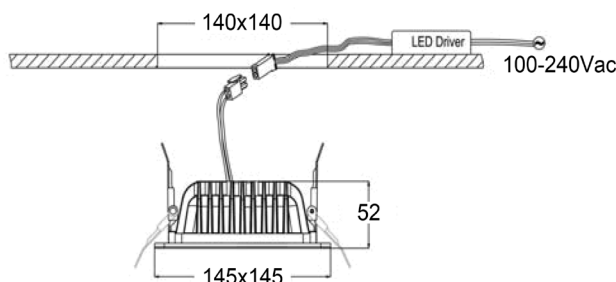

IP54 Front
IP20 Rear
CE, RoHS

- V** 100-240Vac (driv. inc.)
- W** 12W
- LED** LED
- Im** 90 lm/W 5500 K
- Im** 87 lm/W 4000 K
- Im** 80 lm/W 3000 K
- II**
- 100°**
- Screw terminal**
- White**
- Aluminum / PC**
- Ta** -25°C
+45°C

Col. Temp. 3000 K
Warm white
cod. DWL1212-WW

Col. Temp. 4000 K
Natural white
cod. DWL1212-NW

Col. Temp. 5500 K
Cool white
cod. DWL1212-W

Series of recessed LED technology square-shaped fixtures. On request it is also possible to change the fixture body colour. Ideal for any type of lighting such as offices, house, shops, public offices and clinics.

Code	Colour Temperature	Input Voltage	Power	Luminous Yield	LED Source	Beam Aperture	Socket	CRI	Material Body/Diff	Insulation Class	Protection IP	IK Rating	Ambient Temperature	Standard
DWL1212-WW	3000 K Warm White	100 - 240V ac	12W	80 lm/W	LED	100°	Screw terminal	Ra > 80	Aluminum PC	II	IP54 Front IP20 Rear	07	-25°C to +45°C	CE RoHS
DWL1212-NW	4000 K Natural White	100 - 240V ac	12W	87 lm/W	LED	100°	Screw terminal	Ra > 80	Aluminum PC	II	IP54 Front IP20 Rear	07	-25°C to +45°C	CE RoHS
DWL1212-W	5500 K Cool White	100 - 240V ac	12W	90 lm/W	LED	100°	Screw terminal	Ra > 80	Aluminum PC	II	IP54 Front IP20 Rear	07	-25°C to +45°C	CE RoHS