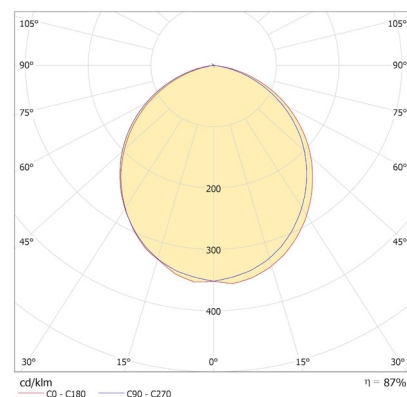

IP54 Front
IP20 Rear
CE, RoHS

- V** 100-240Vac (driv. inc.)
- W** 12W
- LED** LED
- Im** 90 lm/W 5500 K
- Im** 87 lm/W 4000 K
- Im** 80 lm/W 3000 K
- II**
- 100°**
- Screw terminal**
- White**
- Aluminum / PC**
- Ta** -25°C
+45°C

Code	Colour Temperature	Input Voltage	Power	Luminous Yield	LED Source	Beam Aperture	Socket	CRI	Material Body/Diff	Insulation Class	Protection IP	IK Rating	Ambient Temperature	Standard
DWL1212-WW	3000 K Warm White	100 - 240V ac	12W	80 lm/W	LED	100°	Screw terminal	Ra > 80	Aluminum PC	II	IP54 Front IP20 Rear	07	-25°C to +45°C	CE RoHS
DWL1212-NW	4000 K Natural White	100 - 240V ac	12W	87 lm/W	LED	100°	Screw terminal	Ra > 80	Aluminum PC	II	IP54 Front IP20 Rear	07	-25°C to +45°C	CE RoHS
DWL1212-W	5500 K Cool White	100 - 240V ac	12W	90 lm/W	LED	100°	Screw terminal	Ra > 80	Aluminum PC	II	IP54 Front IP20 Rear	07	-25°C to +45°C	CE RoHS