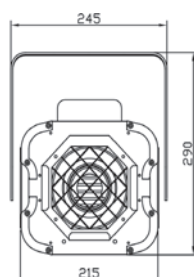

Rated LED life 50000 hr at 25°C (L70)

Available  
in different body colours

LUX 20°	7222	2600	650	289	163	59	
LUX 35°	3334	1200	300	133	75	48	
	0	3m	5m	10m	15m	20m	25m
∅	1,89m	3,1m	6,31m	9,46m	12,61m	15,76m	17,05m
∅	1,06m	1,76m	3,53m	5,29m	7,05m	8,82m	