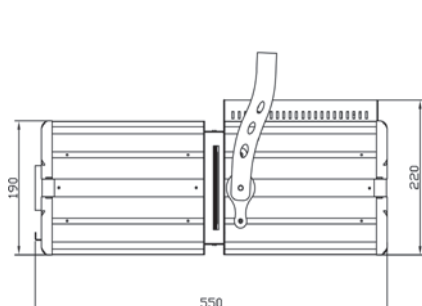

## Boro 160 Profile LED

cod. PRF-1802035B-WW 3000 K

cod. PRF-1802035B-NW 4000 K

cod. PRF-1802035B-W 5000 K

Boro 160 DMX LED, is a zoom profile spotlight incorporating a 160W LED source, available in 3 different colour temperatures, 3000K, 4000K and 5500K. The Boro's excellent optical performance and beam control is the result of Arena Luci's well proven high quality double condenser lens zoom optical system. Suitable for commercial applications, Museums, architectural, theatres and TV studios. Focus adjustment slide controls for diameter (from 20° to 35°), perfect focus or softness beam outline. Profile system with 4 steel shutter blades included. Optional iris and gobo holder. Housing in Extruded aluminium and steel plate body. Scratch resistant epoxy powder paint.

Rated LED life 50000 hr at 25°C (L70)

Available  
in different body colours

LUX 20°	7222	2600	650	289	163	59	
LUX 35°	3334	1200	300	133	75	48	
	0	3m	5m	10m	15m	20m	25m
∅	1,89m	3,1m	6,31m	9,46m	12,61m	15,76m	17,05m
∅	1,06m	1,76m	3,53m	5,29m	7,05m	8,82m	